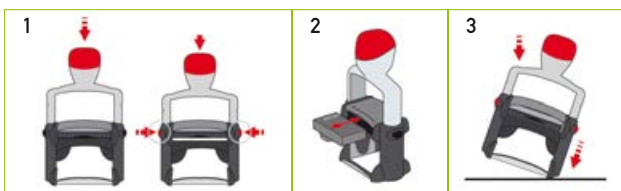

FOR TRODAT PROFESSIONAL

Stamp	INK CARTRIDGE			
	1 Colour			2 Colours
5030, 5200, 5430, 5431, 5546	6/50	● ● ● ● ●	6/50/2	
5203, 5440, 5253	6/53	● ● ● ● ●	6/53/2	
5204, 5206, 5460, 5466 5558, 55510, 5117	6/56	● ● ● ● ●	6/56/2	
5205	6/55	● ● ● ● ●		
5207, 5470	6/57	● ● ● ● ●	6/57/2	
5208, 5480	6/58	● ● ● ● ●	6/58/2	
5215, 5415	6/15	● ● ● ● ●	6/15/2	
5211, 54110	6/511	● ● ● ● ●	6/511/2	
52040, 54140	6/52040	● ● ● ● ●	6/52040/2	

EASY PAD CHANGING