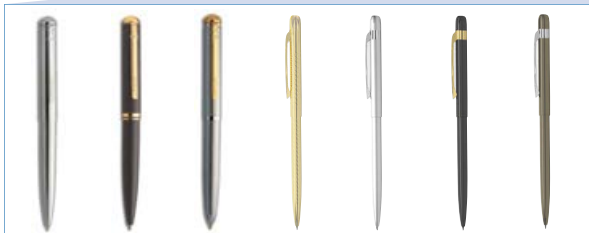

Goldring stamp pens are particularly popular as a personal gift.

GOLDRING

Sample Impression, size in mm: 35 x 9

TRODAT GOLDRING

Automatic	X	X	X	X			
Grandomatic	X	X	X	X			
Style				X	X	X	X

COLOURS

Stainless steel polished
Black matt
Diamond-pattern chrom-plated
Gold
Chrome
Black lacquered
Earth